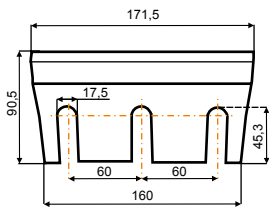

Original number
Z49622

weight: 620 g

6002

Z69500

weight: 685 g

6003

Z75444

weight: 490 g