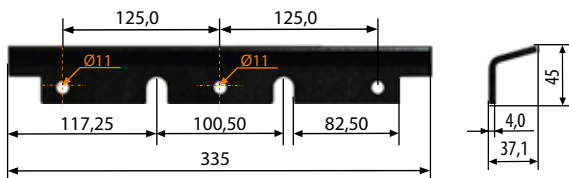

6041

987198.2

Wear plate

6042

986267.1

Lower front roll
tooth