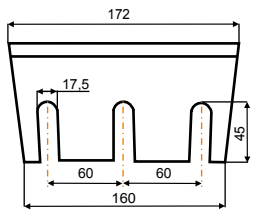

FORAGE HARVESTER KNIVES

Utilisation

Catalogue nr.:
6001

Original number
Z49622

weight: 620 g